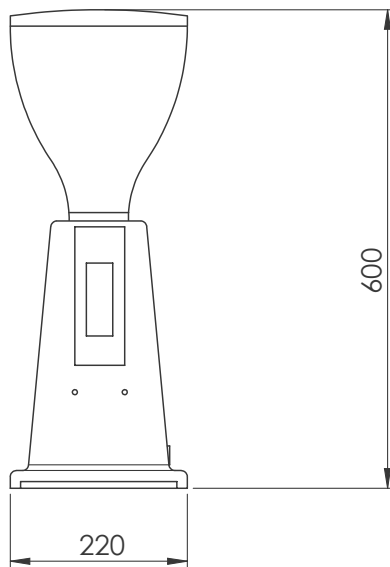

Front

Electric

Supply voltage:

602546 (GRNDEM600) 230 V/1N ph/50 Hz

Electrical power max.:

0.34 kW

Plug type:

CE-SCHUKO

Key Information:

External dimensions, Width: 230 mm

External dimensions, Depth: 370 mm

External dimensions, Height: 600 mm

Net weight: 11 kg

Shipping weight: 13.5 kg

Shipping height: 870 mm

Shipping width: 500 mm

Shipping depth: 750 mm

Shipping volume: 0.33 m³