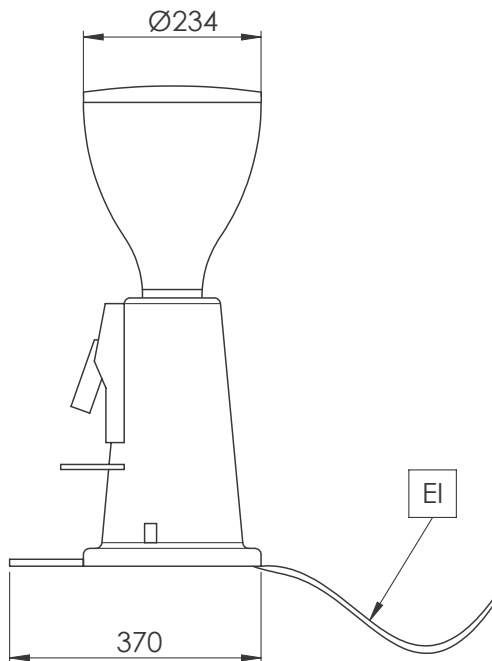

Side

Electric

Supply voltage:

602546 (GRNDEM600) 230 V/1N ph/50 Hz

Electrical power max.:

0.34 kW

Plug type:

CE-SCHUKO

Key Information:

External dimensions, Width: 230 mm

External dimensions, Depth: 370 mm

External dimensions, Height: 600 mm

Net weight: 11 kg

Shipping weight: 13.5 kg

Shipping height: 870 mm

Shipping width: 500 mm

Shipping depth: 750 mm

Shipping volume: 0.33 m³